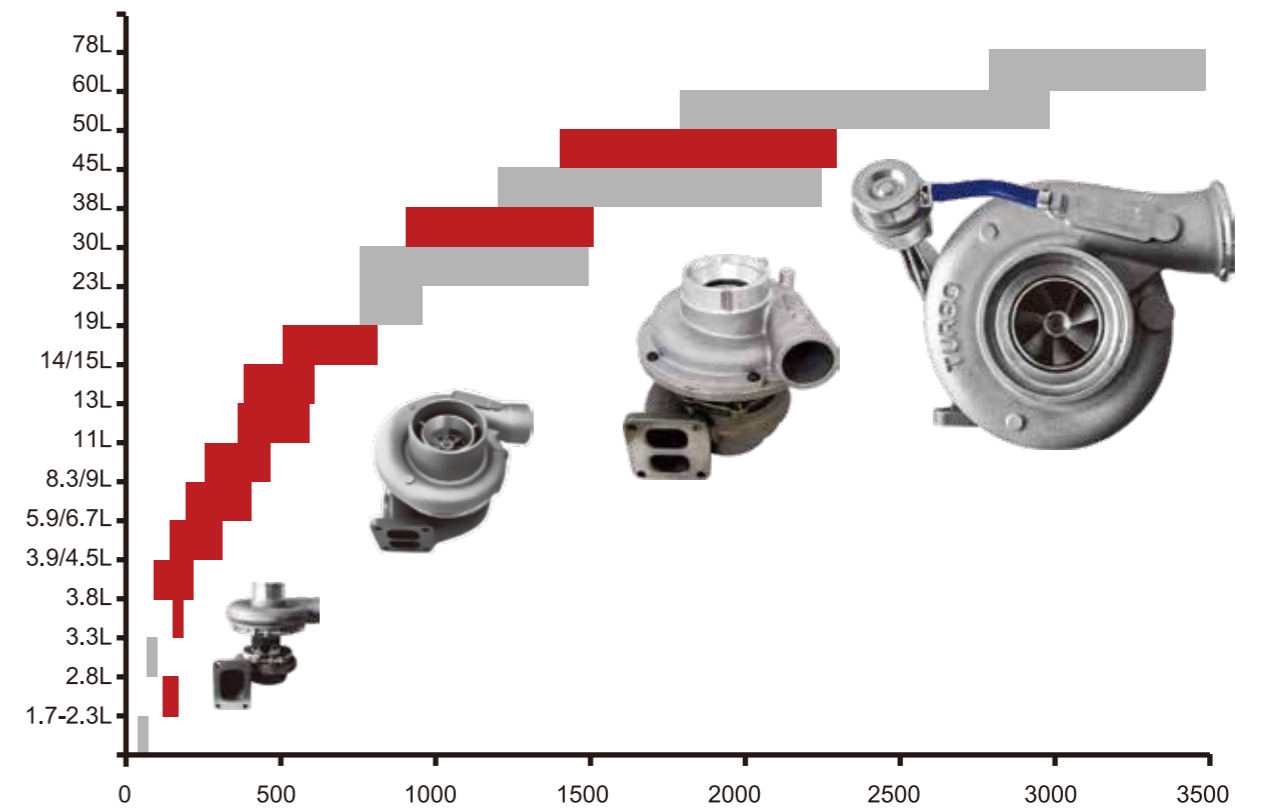

• COMPANY PROFILE

Speed Automotive Group is a company specialized in the manufacturing and sales of turbochargers and the components based in China Japan Thailand and USA.

• SUPERIOR TECHNOLOGY

Our technical capacity has covered design, drafting, reverse engineering, product engineering, performance improving, proficient in CATIA, UG and other 3D softwares, modeling for customers quickly.

Through 3D print technology, we can achieve to make tooling rapidly for customers.

Speed Automotive Group has a various range of products, mainly used in diesel and gasoline engines, with 50 to 3,500 horsepower engines to match. Our products are widely used in cars, passenger cars, commercial vehicles, construction machinery, racing and tuning cars, etc., supporting the world famous car factories.