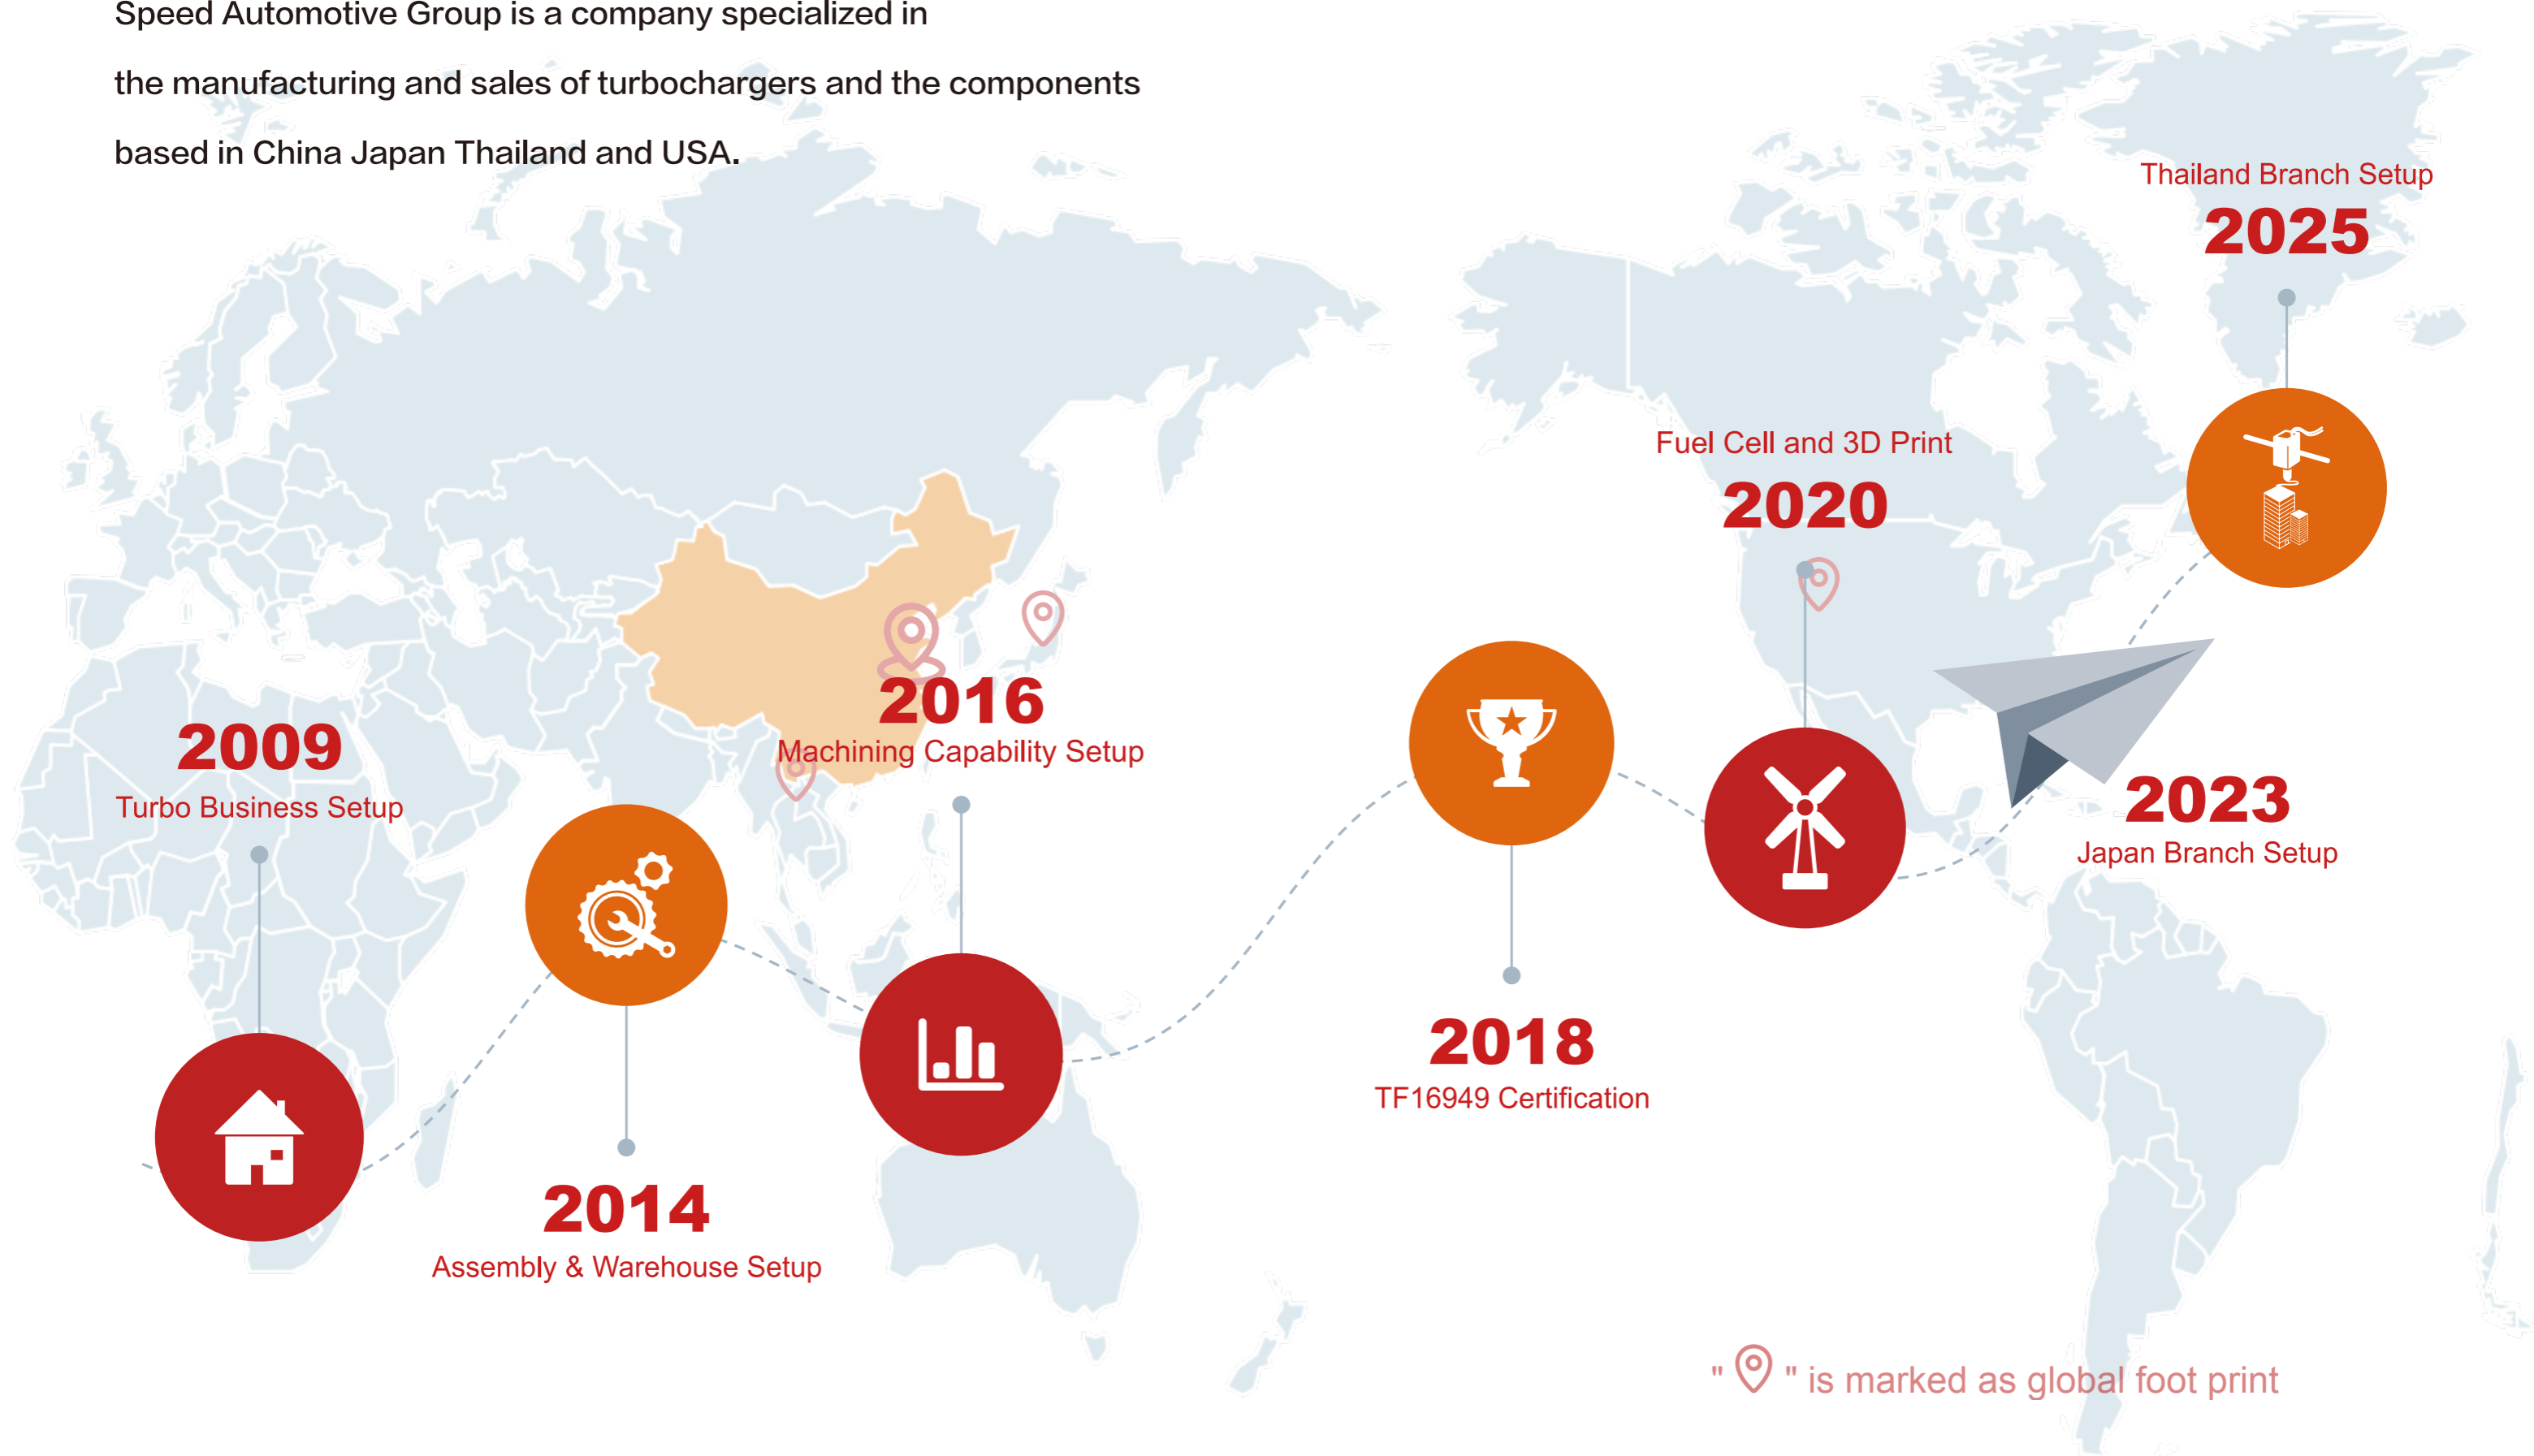

• COMPANY PROFILE

Speed Automotive Group is a company specialized in the manufacturing and sales of turbochargers and the components based in China Japan Thailand and USA.

• SUPERIOR TECHNOLOGY

Our technical capacity has covered design, drafting, reverse engineering, product engineering, performance improving, proficient in CATIA, UG and other 3D softwares, modeling for customers quickly.